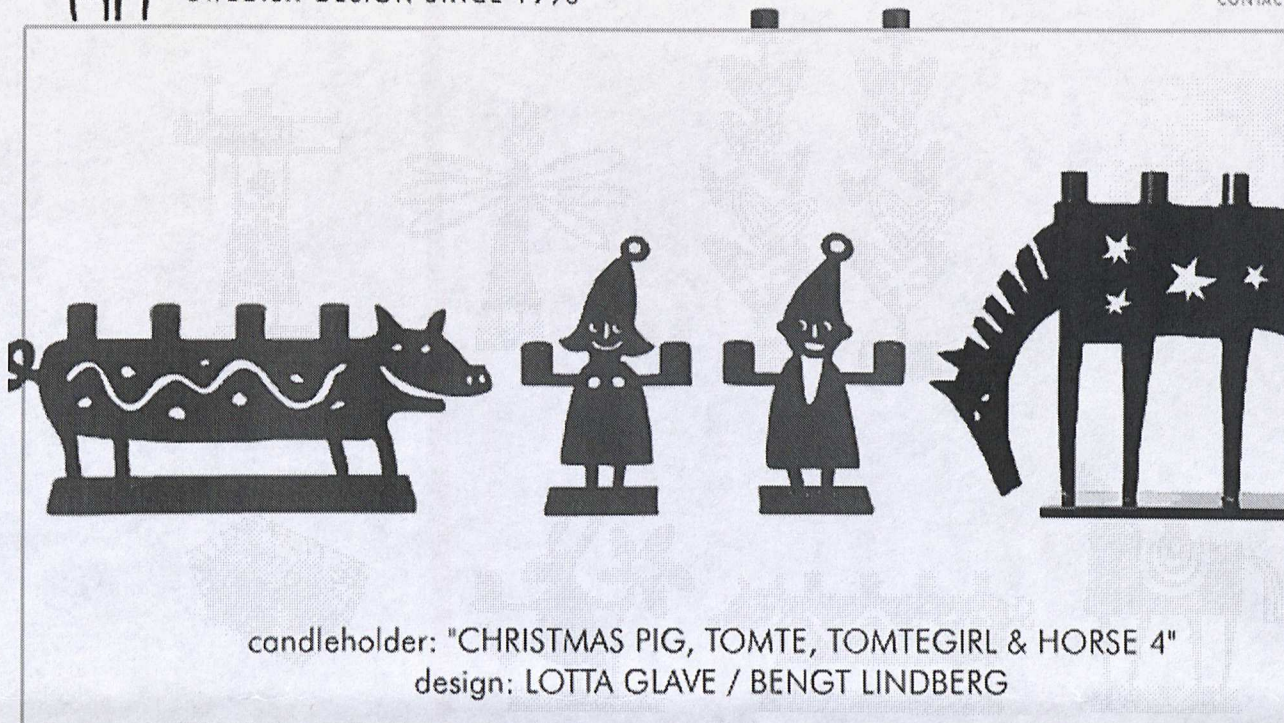

BENGT & LOTTA AB
SWEDISH DESIGN SINCE 1990

candleholder: "CHRISTMAS PIG, TOMTE, TOMTEGIRL & HORSE 4"
design: LOTTA GLAVE / BENGT LINDBERG

IRONWORK	TRAYS	LAMPS	JEWELLERY	ILLUSTRATION	TEXTILE	MOOSE	FURNITURE	ART	HOME

© Bengt & Lotta AB • 2007