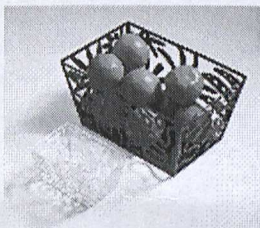

BENGT & LOTTA AB
SWEDISH DESIGN SINCE 1990

IRONWORK

TRAYS

LAMPS

JEWELLERY

ILLUSTRATION

TEXTILE

MOOSE

FURNITURE

ART

HOME

© Bengt & Lotta AB • 2007