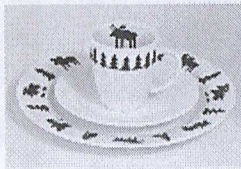

MOOSE

FURNITURE

ART

HOME

© Bengt & Lotta AB • 2007

**BENGT & LOTTA AB**  
SWEDISH DESIGN SINCE 1990

The MOOSE designed by Bengt Lindberg 1991  
now a classic swedish souvenir

Candleholders, lamps, blankets, hanger, trays, magnets, ornaments, porcelaine, trivets etc